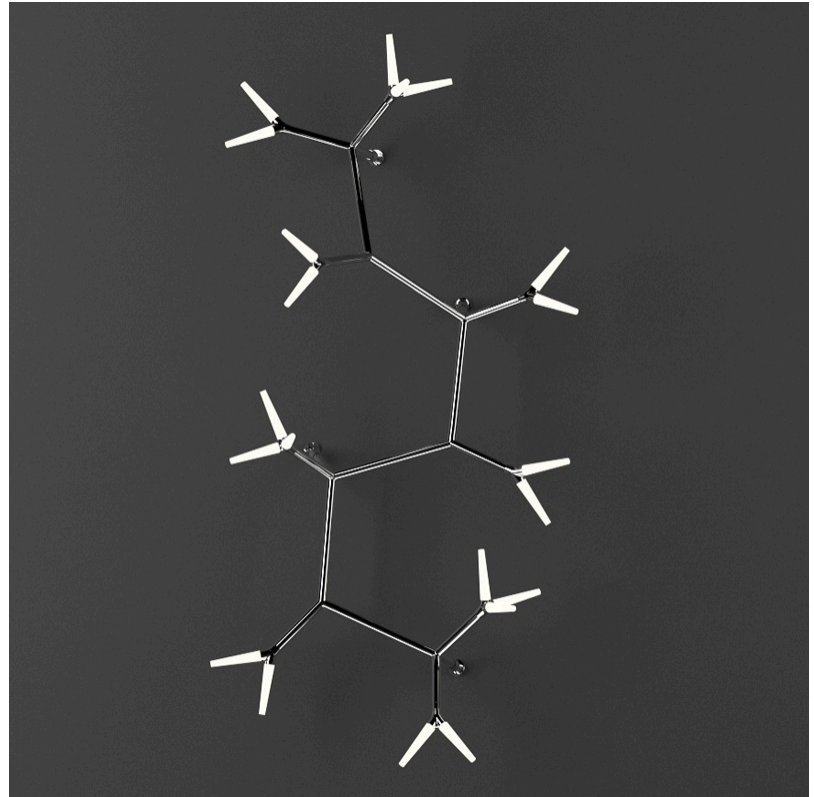

GENERAL

Series: Sparks
Subseries: Sparks 10
Brand: Quasar
Division: Design
Mounting Type: Suspension
Mounting Location: Ceiling
Subcategory: Ambient

PHYSICAL

Shape: Abstract
Length (mm): 3000
Length (in): 118 1/8
Width (mm): 1000
Width (in): 39 5/8
Height (mm): 800
Height (in): 31 1/2
Max. Overall Height (mm): 2800
Max. Overall Height (in): 110 1/4
Light Distribution: Omnidirectional
Weight (kg): 10
Weight (lbs): 22.05
Fixture Finish: WHI / PAL
Fixture Material: Metal
Cable Details: 2000mm Cable

GENERAL

Series: Sparks
 Subseries: Sparks 9
 Brand: Quasar
 Division: Design
 Mounting Type: Surface
 Mounting Location: Wall
 Subcategory: Ambient

PHYSICAL

Shape: Abstract
 Length (mm): 1200
 Length (in): 47 1/4
 Height (mm): 2400
 Depth (mm): 900
 Height (in): 94 1/2
 Depth (in): 35 7/16
 Light Distribution: Omnidirectional
 Fixture Finish: WHI / PAL
 Fixture Material: Metal

SPARKS 9 SURFACE

D103143-

PROJECT

TYPE

SPECIFIER

QUANTITY

DATE

D

SPARKS

COLOR FINISH CHART

PROJECT

TYPE

SPECIFIER

QUANTITY

DATE

Fixture Finish