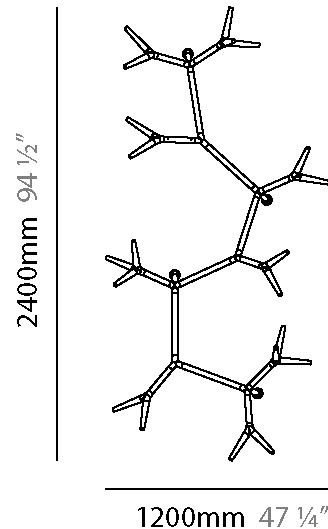

GENERAL

Series: Sparks
Subseries: Sparks 10
Brand: Quasar
Division: Design
Mounting Type: Suspension
Mounting Location: Ceiling
Subcategory: Ambient

PHYSICAL

Shape: Abstract
Length (mm): 3000
Length (in): 118 1/8
Width (mm): 1000
Width (in): 39 5/8
Height (mm): 800
Height (in): 31 1/2
Max. Overall Height (mm): 2800
Max. Overall Height (in): 110 1/4
Light Distribution: Omnidirectional
Weight (kg): 10
Weight (lbs): 22.05
Fixture Finish: WHI / PAL
Fixture Material: Metal
Cable Details: 2000mm Cable

GENERAL

Series: Sparks
 Subseries: Sparks 9
 Brand: Quasar
 Division: Design
 Mounting Type: Surface
 Mounting Location: Wall
 Subcategory: Ambient

PHYSICAL

Shape: Abstract
 Length (mm): 1200
 Length (in): 47 1/4
 Height (mm): 2400
 Depth (mm): 900
 Height (in): 94 1/2
 Depth (in): 35 7/16
 Light Distribution: Omnidirectional
 Fixture Finish: WHI / PAL
 Fixture Material: Metal

LED

Number of LEDs: 9
 Color Temperature (°K): 2700
 Max. Delivered Lumen (lm): 3384
 CRI: >90 CRI
 Lamp Life (hrs): 50000

OPTICAL

RATINGS AND CERTIFICATIONS

Certified By: Certified for North American Standards
 IP rating: IP20

SPARKS

COLOR FINISH CHART

PROJECT

TYPE

SPECIFIER

QUANTITY

DATE

Fixture Finish