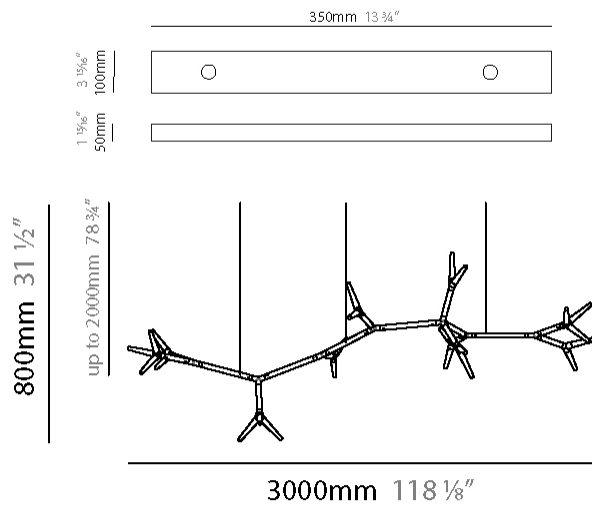

GENERAL

Series: Sparks
Subseries: Sparks 10
Brand: Quasar
Division: Design
Mounting Type: Suspension
Mounting Location: Ceiling
Subcategory: Ambient

PHYSICAL

Shape: Abstract
Length (mm): 3000
Length (in): 118 1/8
Width (mm): 1000
Width (in): 39 5/8
Height (mm): 800
Height (in): 31 1/2
Max. Overall Height (mm): 2800
Max. Overall Height (in): 110 1/4
Light Distribution: Omnidirectional
Weight (kg): 10
Weight (lbs): 22.05
Fixture Finish: WHI / PAL
Fixture Material: Metal
Cable Details: 2000mm Cable

LED

Number of LEDs: 10
Color Temperature (°K): 2700
Max. Delivered Lumen (lm): 3760
CRI: >90 CRI
Lamp Life (hrs): 50000

OPTICAL

RATINGS AND CERTIFICATIONS

Certified By: Certified for North American Standards
IP rating: IP20